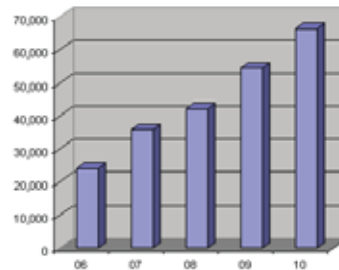

About CMC

The **Community Music Center (CMC)** is a program of Portland Parks & Recreation in partnership with the nonprofit corporation Community Music Center, Inc. For almost 60 years the Center has achieved its goal of full access to high quality musical activities, especially for those who otherwise do not have the means to afford them.

Funds raised by the nonprofit (CMC, Inc.) allow the Center to offer affordable music classes and lessons, free and low-cost concerts and workshops, low-cost instrument rentals, and other music related resources.

Parents say that students at CMC show more **self-confidence**, better **listening** skills, increased **attention** spans, **academic** improvement, and greater **participation** in the community.

CMC by the numbers

68,229
scholarship dollars awarded last year

14,468
teaching hours in the 2010-11 school year

13,341
attendance at free or low-cost concerts

1,346
registered students

147
affordable instruments provided

1
donation makes a difference

You Can Help

- **$100** provides an instrument loan to a student
- **$250** pays for music skills class: ear training, composition, music history, & rhythm skills
- **$500** offers a piano, voice, or guitar class
- **$1000** gives one year of private string lessons

“CMC has made a really phenomenal music education experience available to our children that would otherwise have been out of our reach.” - CMC Parent

Need-based scholarships have tripled in the last 5 years.

Our Mission

To enrich the greater Portland community by providing opportunities to enjoy, learn about, and make music.